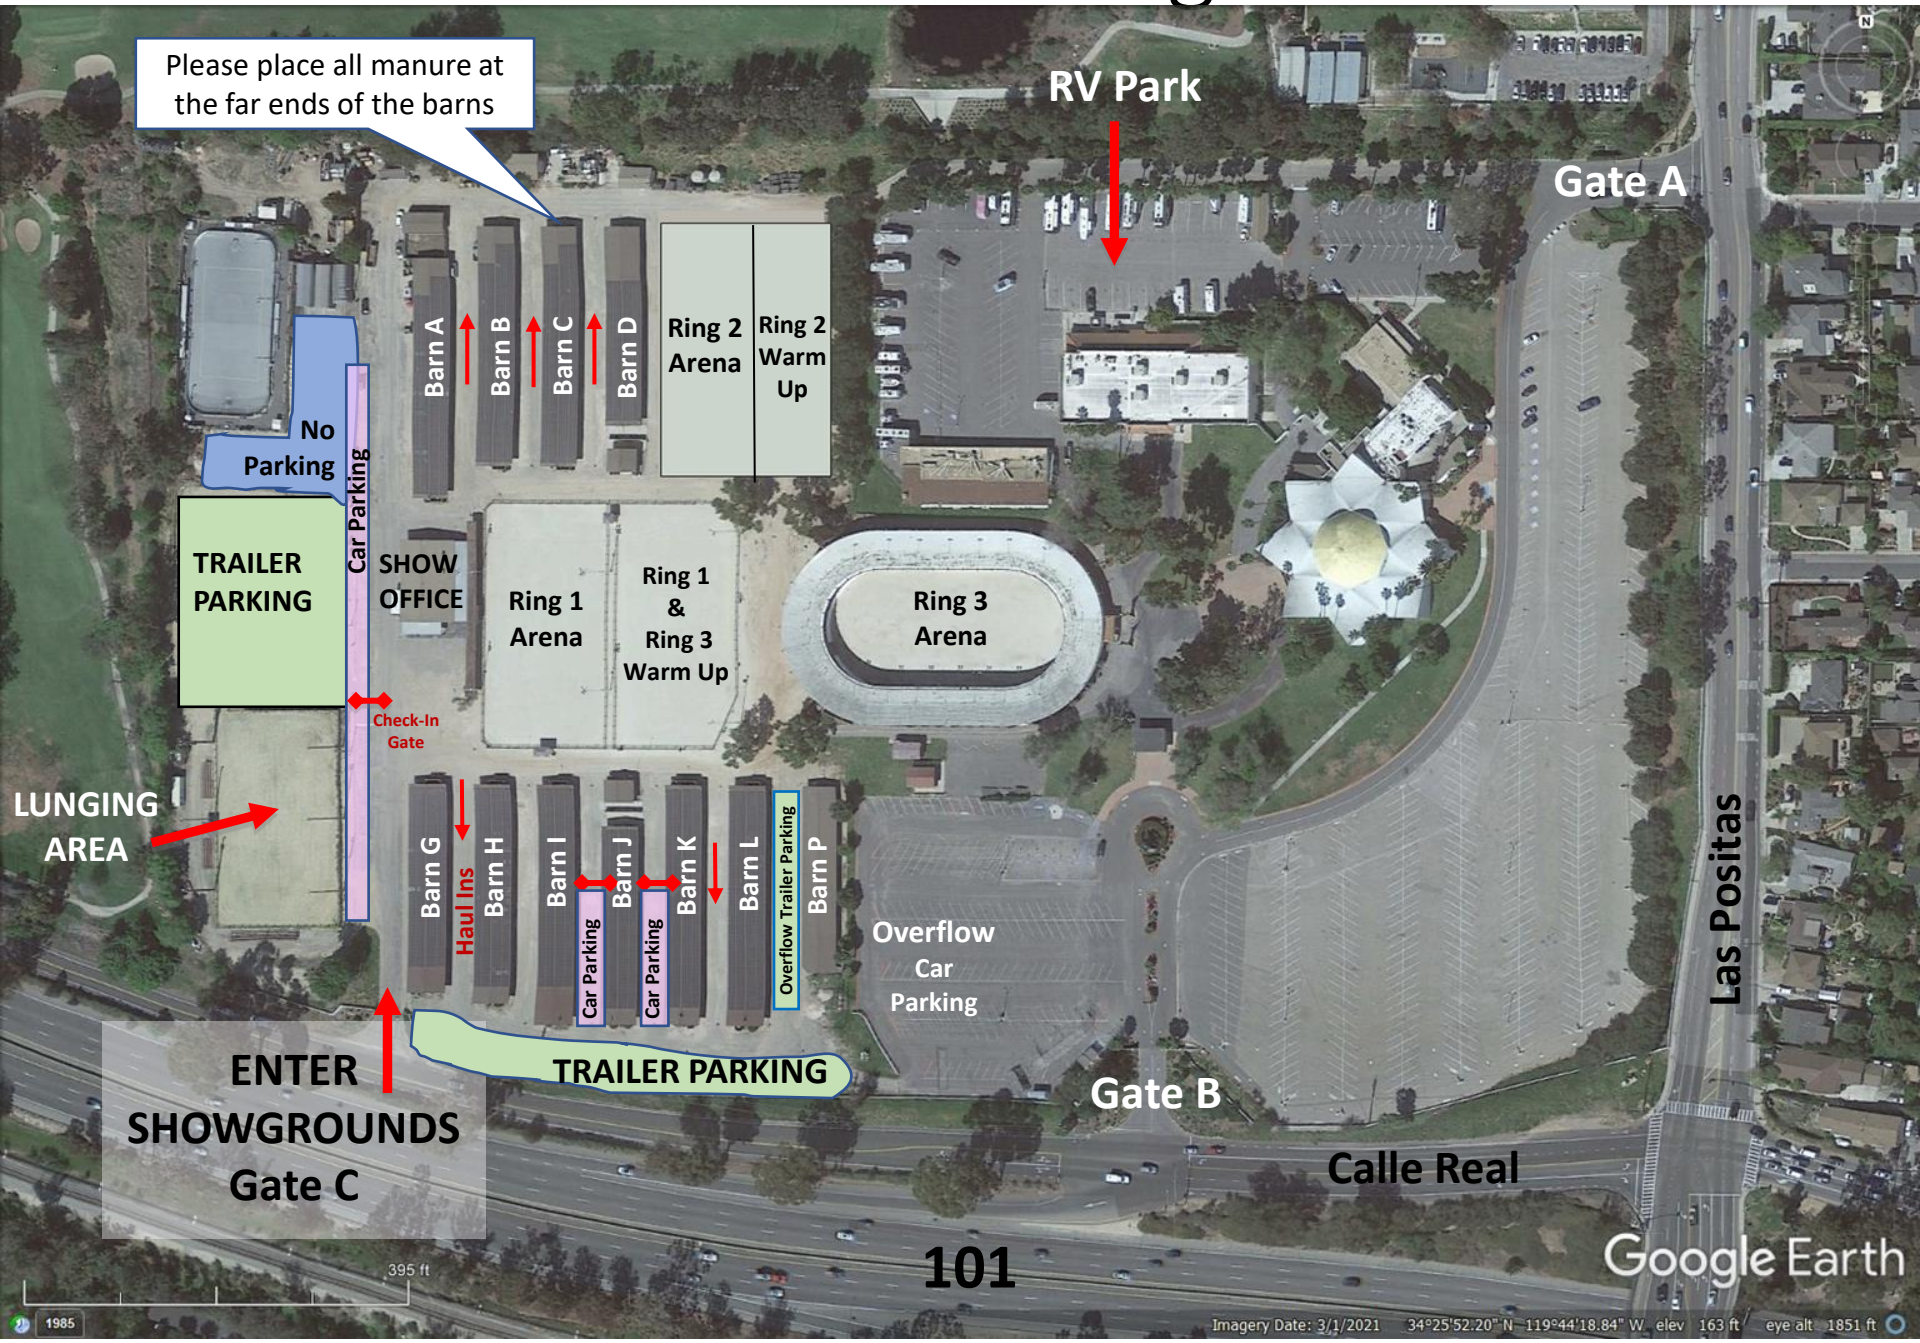

Earl Warren Showgrounds

Please place all manure at the far ends of the barns

RV Park

Gate A

No Parking

TRAILER PARKING

Car Parking

SHOW OFFICE

Ring 1 Arena

Ring 1 & Ring 3 Warm Up

Ring 3 Arena

LUNGING AREA

Check-In Gate

Barn G
Barn H
Barn I
Barn J
Barn K
Barn L
Barn P

Haul Ins

Car Parking

Car Parking

Overflow Trailer Parking

Overflow Car Parking

ENTER SHOWGROUNDS Gate C

TRAILER PARKING

Gate B

Calle Real

Las Positas

101

Google Earth

395 ft

1985

Imagery Date: 3/1/2021 34°25'52.20" N - 119°44'18.84" W elev 163 ft eye alt 1851 ft