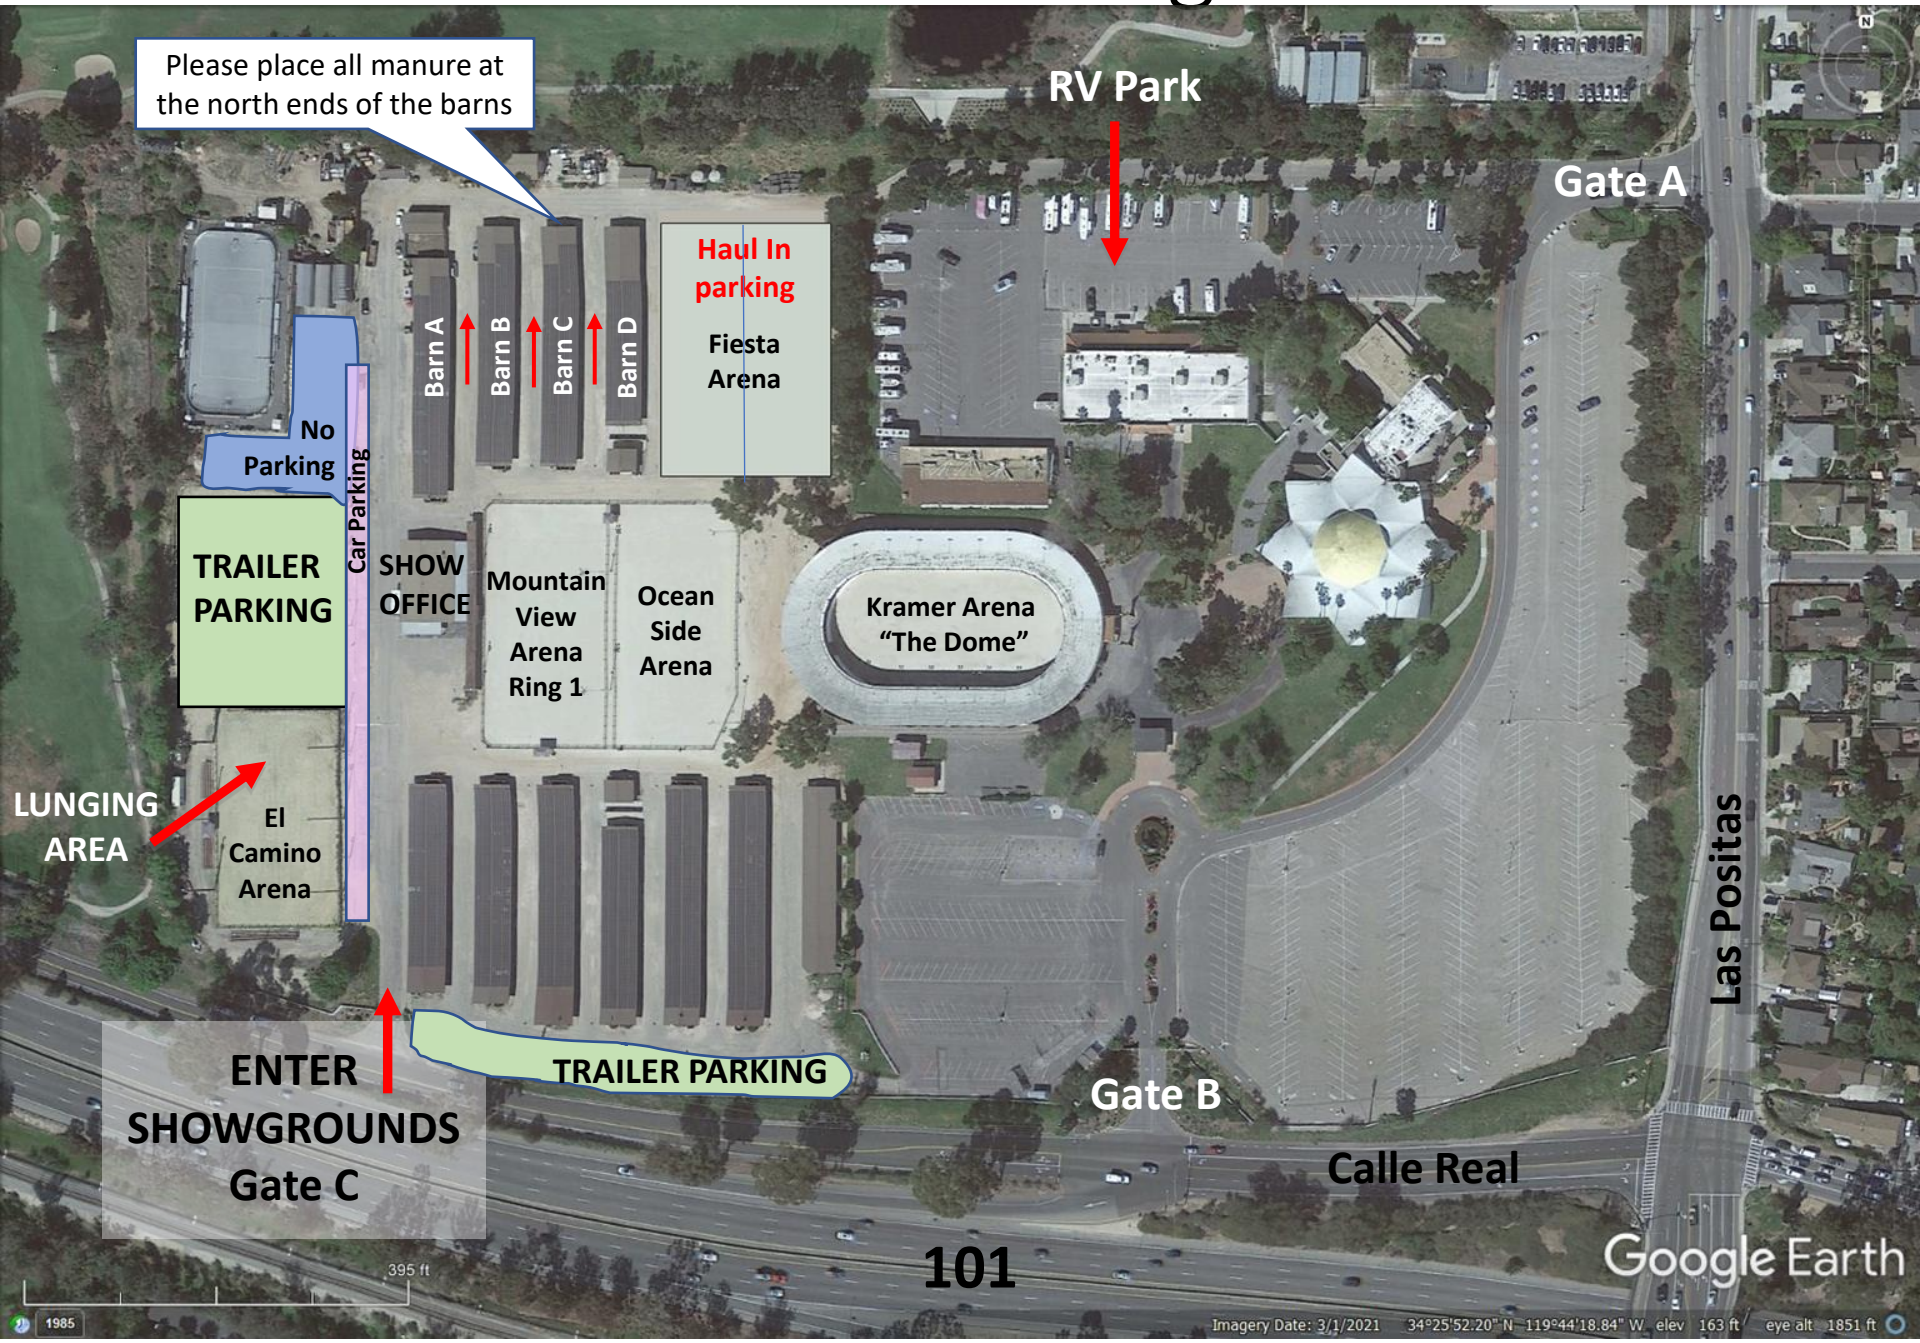

Earl Warren Showgrounds

Please place all manure at the north ends of the barns

RV Park

Gate A

Haul In parking

Fiesta Arena

Barn A

Barn B

Barn C

Barn D

No Parking

TRAILER PARKING

SHOW OFFICE

Mountain View Arena Ring 1

Ocean Side Arena

Kramer Arena "The Dome"

LUNGING AREA

El Camino Arena

ENTER SHOWGROUNDS Gate C

TRAILER PARKING

Gate B

Calle Real

Las Positas

101

Google Earth

395 ft

1985

Imagery Date: 3/1/2021 34°25'52.20" N -119°44'18.84" W elev 163 ft eye alt 1851 ft